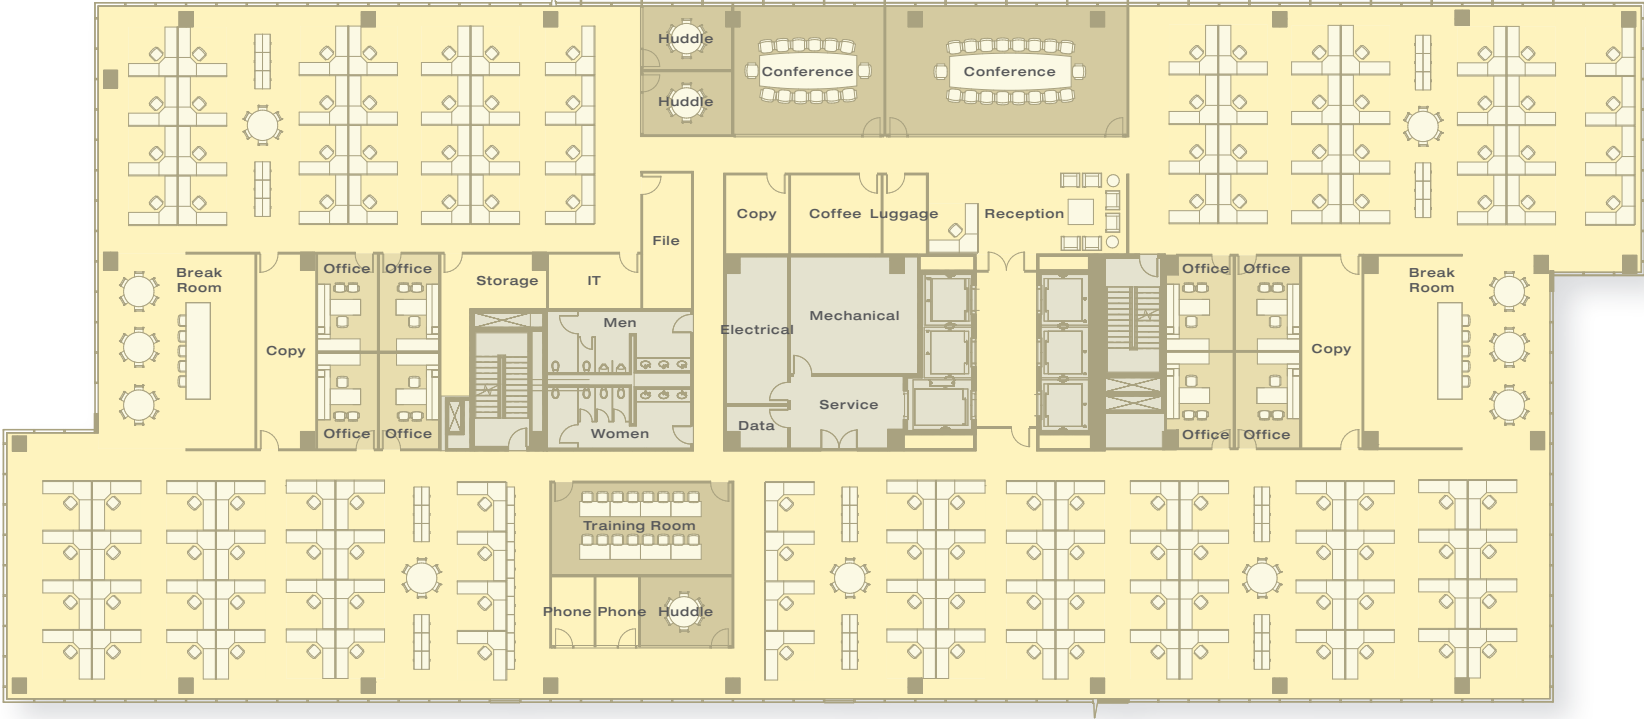

CITYPLACE 2 - OPEN OFFICE TEST FIT

9TH FLOOR - 28,600 SQ FT

- 130 Work Stations - 8' x 8' Typical
 - 8 Offices
 - 2 Conference Rooms
 - 3 Huddle
 - 1 Training Room
-
- 138 Total People
 - 207 RSF / Person