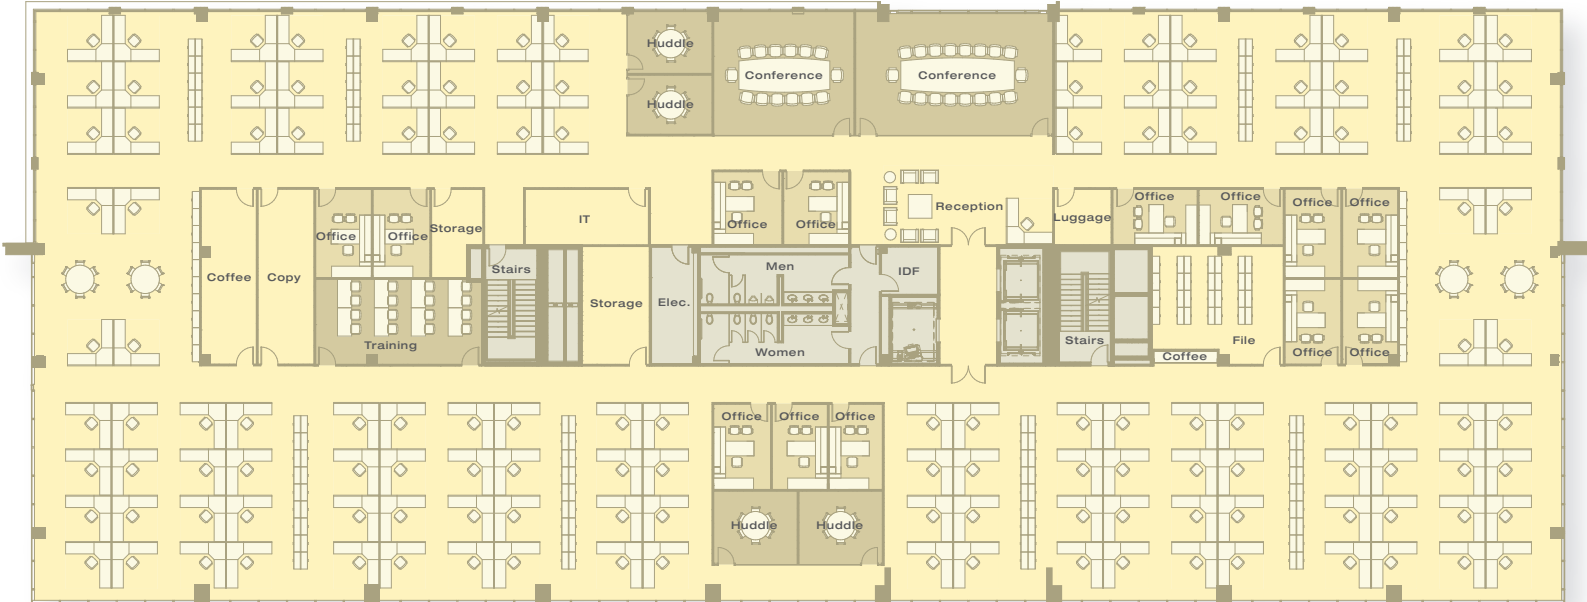

CITYPLACE 1 - OPEN OFFICE TEST FIT

5TH FLOOR - 29,000 SQ FT

134 Work Stations - 8' x 8' Typical

13 Offices

2 Conference Rooms

4 Huddle

1 Training Room

147 Total People

197 RSF / Person